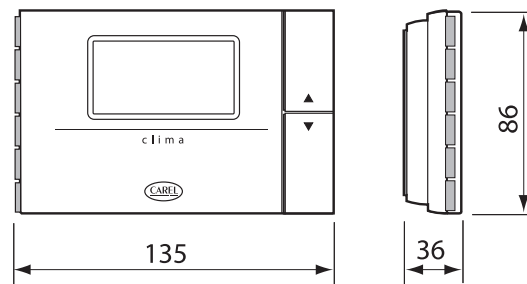

接线图

尺寸

装配图

Headquarters

CAREL S.p.A.
Via dell'Industria, 11
35020 Brugine - Padova (Italy)
Tel. (+39) 0499 716611
Fax (+39) 0499 716600
carel@carel.com - www.carel.com

Subsidiaries

CAREL Australia Pty Ltd
www.carel.com.au
sales@carel.com.au