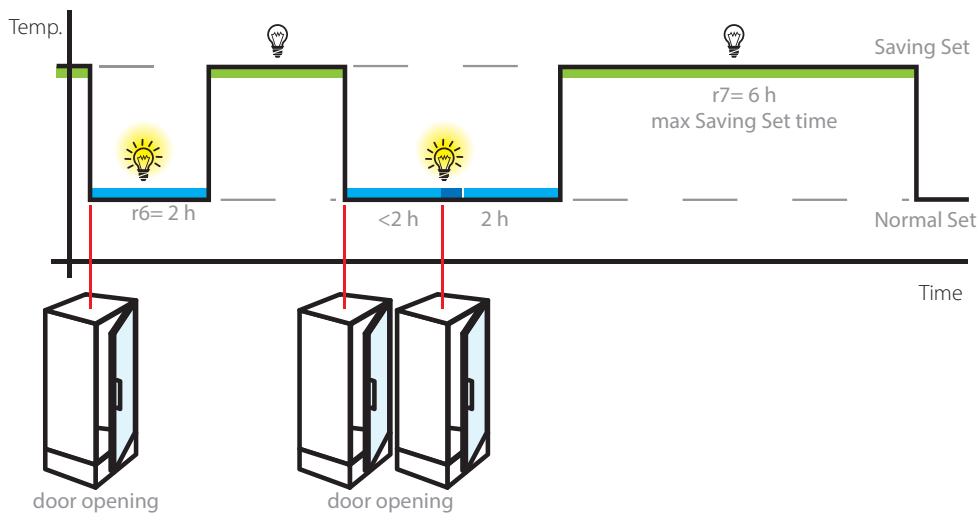

The HLVP option is available for **easy** with 230 VAC and 115 VAC power supply.

Efficiency and performance

easy is the ideal controller for optimum energy performance on any type of refrigerated display case, thanks to the logic that adjusts power consumption based on store habits. Another advantage comes from optimised defrost management, which can be activated with an optional evaporator probe.

All this without penalising beverage serving temperature. **easy** recognises when the temperature inside the cooler deviates too far from the ideal value, due to peaks in sales or product restocking, and responds with a quick and effective