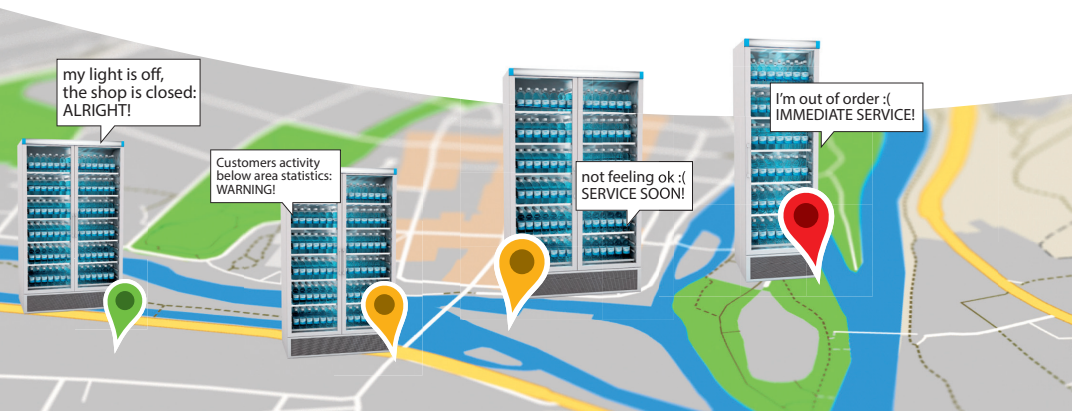

DATA Management Portal for beverage companies

Armilla is the new portal dedicated to beverage companies and their partners.

It is designed to optimise marketing analysis and technical service.

In Armilla the data are collected and presented with graphs and dashboards. By data elaboration, the raw data are transformed in warnings and information useful for taking marketing and service decisions.