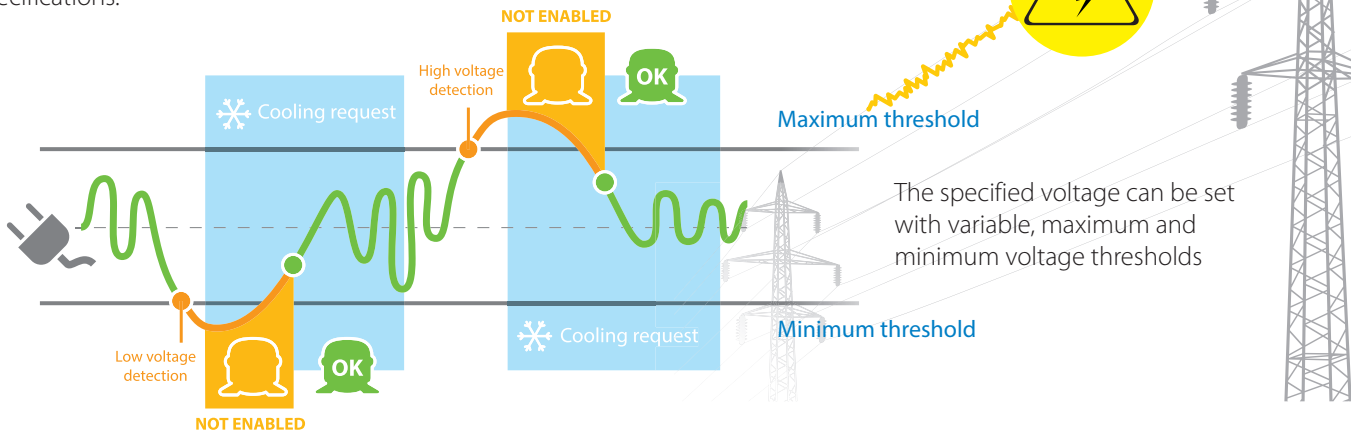

- Easy access to direct functions
- Data logging for ARMILLA cloud services

Home

Manuals

Alarms

Remote Control

Reliability and durability

The **easy** models with built-in HLVP option help extend compressor working life, as operation is only enabled when the power supply voltage meets the manufacturer's specifications.

The HLVP option is available for **easy** with 230 VAC and 115 VAC power supply.

Efficiency and performance

easy is the ideal controller for optimum energy performance on any type of refrigerated display case, thanks to the logic that adjusts power consumption based on store habits. Another advantage comes from optimised defrost management, which can be activated with an optional evaporator probe.

All this without penalising beverage serving temperature. **easy** recognises when the temperature inside the cooler deviates too far from the ideal value, due to peaks in sales or product restocking, and responds with a quick and effective