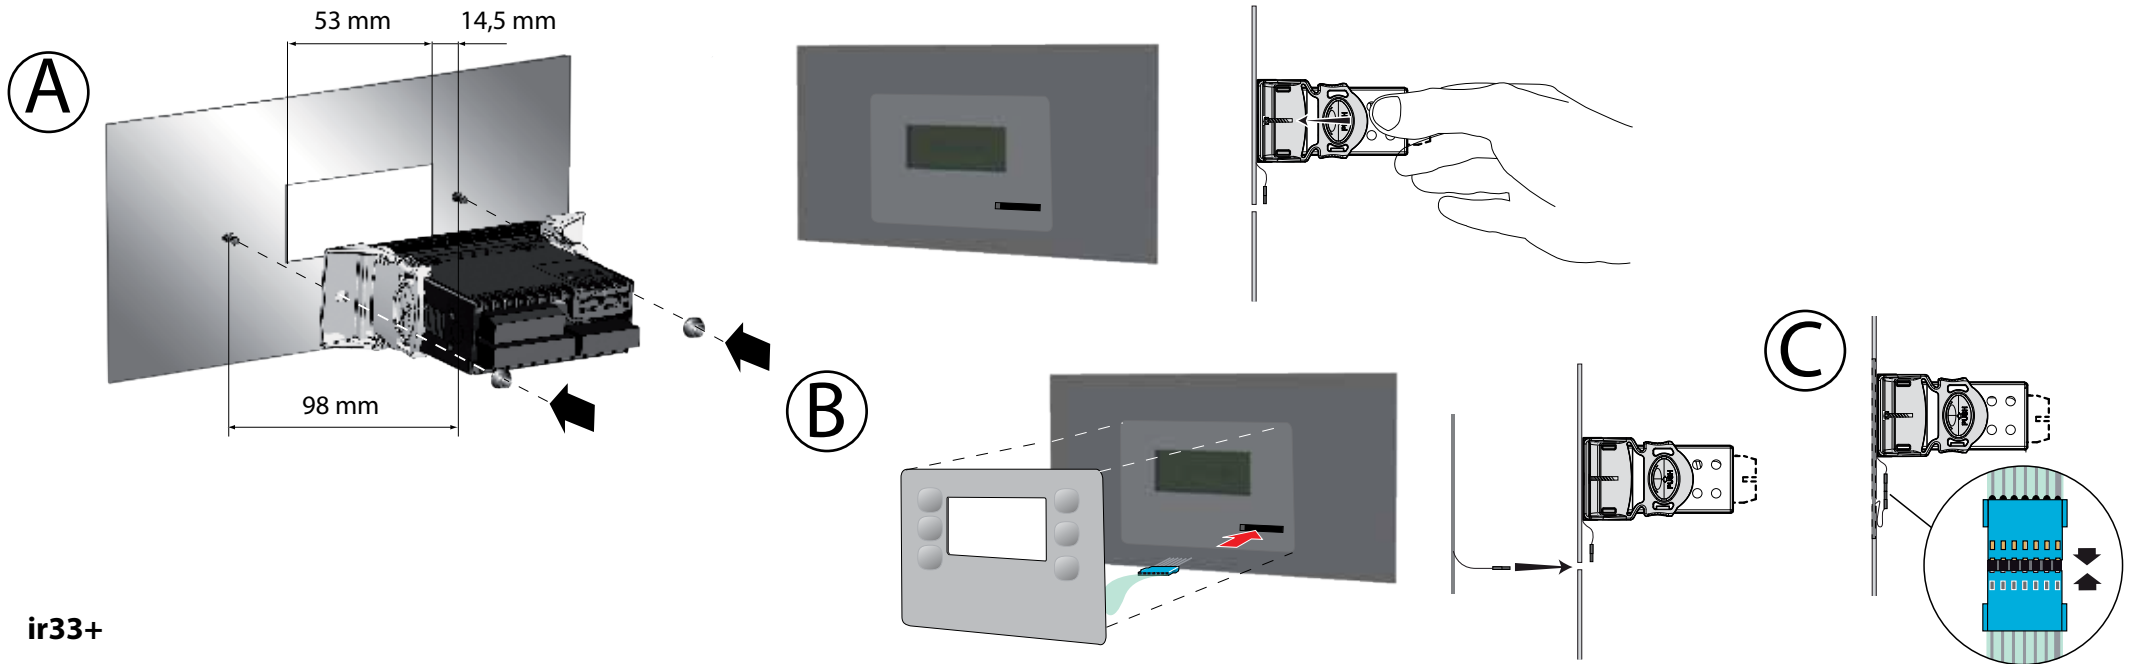

# ir33+ - ir33+ 宽面板型 - easy 宽面板型背面板安装 - ir33+ - ir33+ wide -easy wide rear panel mounting

ir33+

ir33+ 宽面板型

**easy 宽面板型, 外罩薄膜键盘 - *easy wide with membrane keypad***

**easy 宽面板型, 安装在聚碳酸酯背板上 - *easy wide with polycarbonate***