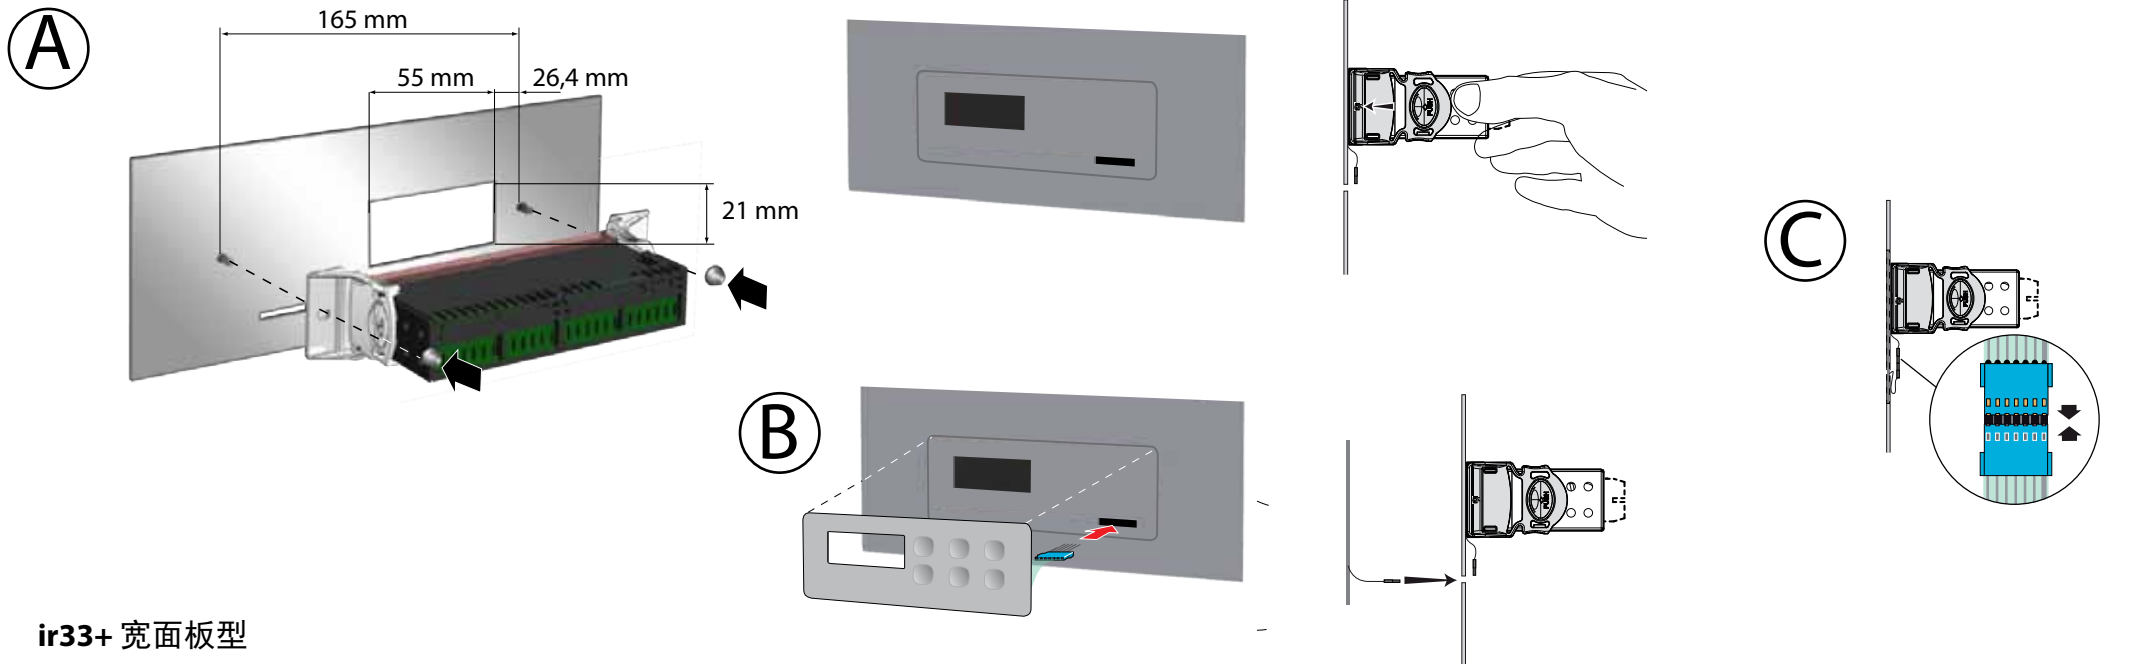

# ir33+ - ir33+ 宽面板型 - easy 宽面板型背面板安装 - ir33+ - ir33+ wide -easy wide rear panel mounting

ir33+

ir33+ 宽面板型

**easy 宽面板型, 外罩薄膜键盘 - *easy wide with membrane keypad***

**easy 宽面板型, 安装在聚碳酸酯背板上 - *easy wide with polycarbonate***