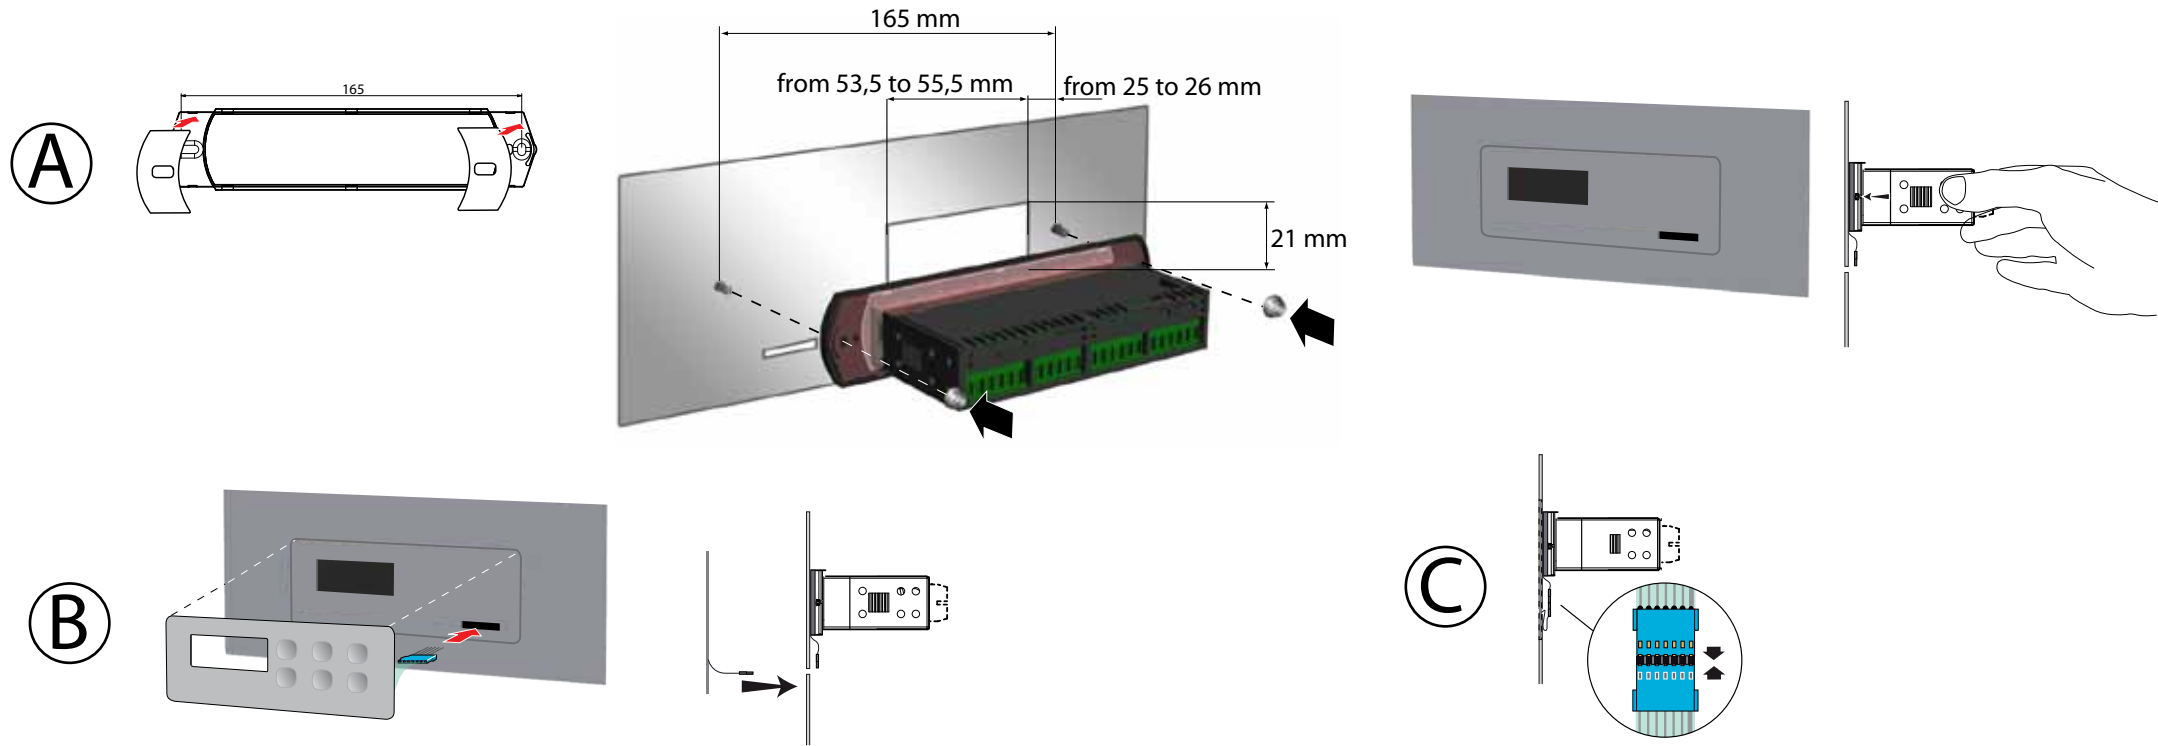

# ir33+ - ir33+ 宽面板型 - easy 宽面板型背面板安装 - ir33+ - ir33+ wide -easy wide rear panel mounting

ir33+

ir33+ 宽面板型

**easy 宽面板型, 外罩薄膜键盘 - *easy wide with membrane keypad***

**easy 宽面板型, 安装在聚碳酸酯背板上 - *easy wide with polycarbonate***