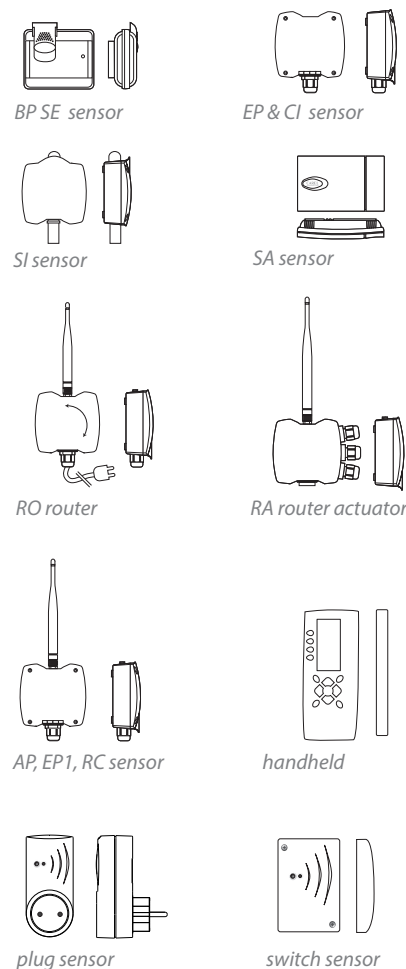

Models

No electrical wiring and flexibility to move the showcase.

Monitoring independent of the existing controller.

Integration with most commonly-used BMS.

Headquarters ITALY

CAREL INDUSTRIES HQs
Via dell'Industria, 11
35020 Brugine - Padova (Italy)
Tel. (+39) 0499 716611
Fax (+39) 0499 716600
carel@carel.com

Sales organization

CAREL Asia - www.carel.com
CAREL Australia - www.carel.com.au
CAREL China - www.carel-china.com
CAREL Deutschland - www.carel.de
CAREL France - www.carelfrence.fr
CAREL HVAC&R Korea - www.carel.com
CAREL Iberica - www.carel.es

CAREL India - www.carel.in
CAREL Nordic AB - www.carel.com
CAREL Russia - www.carelrussia.com
CAREL South Africa - www.carelcontrols.co.za
CAREL Sud America - www.carel.com.br
CAREL U.K. - www.careluk.co.uk
CAREL U.S.A. - www.carelusa.com

Affiliates

CAREL Czech & Slovakia - www.carel-cz.cz
CAREL Ireland - www.carel.com
CAREL Japan Co., Ltd. - www.carel-japan.com
CAREL Korea (for retail market) - www.carel.co.kr
CAREL Mexicana S de RL de CV - www.carel.mx
CAREL Thailand - www.carel.co.th
CAREL Turkey - www.carel.com.tr