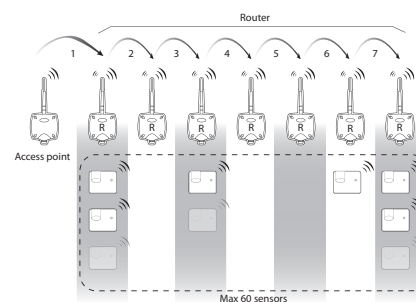

System component codes

Code	Description	Power supply
Receiver		
WS01AB2M20	AP Access Point Modbus®	12 to 24 Vac/Vdc
Router		
WS01RC1M20	RO Router	230 Vac
WS01RB2M20	RB Router-Bridge	12 to 24 Vac/Vdc
WS01VB2M10	EP1 Router-sensor - 2 NTC, 2 digital inputs	12 to 24 Vac/Vdc
WS01NO2M20	RC Router-counter - 2 NTC, 2 digital inputs	12 to 24 Vac/Vdc
WS01HO2M20	RA Router-Actuator - 2 NTC, 2 digital inputs, 2 digital outputs	12 Vac/Vdc
Router Plug and Switch (10 A 250 Vac)		
WS01C010*0	single-phase energy meter *: indicates the type of plug available X= universal; I= Italian; G= British; F= French; E= Schuko	85 to 250 Vac
Sensors		
WS01U01M00	BP temperature sensor -40T50 °C	battery
WS01W02M00	EP temperature sensor -50T90°C 2 NTC, 2 digital inputs	battery
WS01G01M00	SA room temperature/humidity sensor -10T60 °C	battery
WS01F01M00	SI industrial temperature/humidity/light sensor -20T70 °C	battery
Pulse counter		
WS01E02M00	CI counter - 2 NTC, 2 digital inputs	battery
Accessories		
WS01L01M00	rTM SE ZigBee handheld	battery
WS01M02M20	rTM SE router sniffer	via USB
WS00BAT000	battery, single package	---
TRASP3E120	3 VA plug-in transformer, 230/12 Vac power supply	---
TRADR4W012	4 VA transformer for DIN rail assembly, 230/12 Vac power	---

HOP connection example